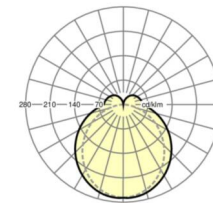

CHARACTERISTICS

Order number	19135006034
EAN number	4020863413638
Commodity code	94051190
Certification mark	IP 20, Protection class I, ENEC10 VDE, F, HACCP DIN10500/Food/IFS-application-related suitability/BRC, Indoor, CE
Impact resistance (IK rating)	IK03 (10°C bis 35°C)
Ambient temperatur	ta 10°C to 35°C
Special properties	Ready for IoT
Warranty period	5 years
State funding programs	BEG - Federal funding for efficient buildings (valid only for Germany)

ELECTRICAL ENGINEERING

Controller	Electronic driver DALI2 (1 pcs.)
System output	42W
Mains voltage	230V/50Hz
Circuit breakers (inrush current)	13 pieces/B10, 21 pieces/B16, 21 pieces/C10, 35 pieces/C16
Energy efficiency class/light source	B

LIGHTING TECHNOLOGY

Placement	LED, Colour rendering/Light colour CRI ≥ 80 / 4000K
Colour tolerance (MacAdam)	3SDCM
Photobiological safety (Luminaire)	RG1
Nominal luminous flux	7038lm
LED service life	50000h L80/B10 (Tq 35°C)
Luminaire luminous efficiency	169lm/W
Beam angle	130° (C0) / 110° (C90)
UGR lat./long.	25.2 / 23.7

MECHANICS

Housing colour	black RAL 9005
Dimensions (LxWxH/DxH)	1531mm x 63mm x 54mm
Weight (net)	2.1kg
Type of installation	Mounting rail system installation, Light structure

Dimensions

L	1531 mm	Length
B	63 mm	Width
H	54 mm	Height

DEEP-LINK

<https://www.regiolum.de/en/article/19135006034>